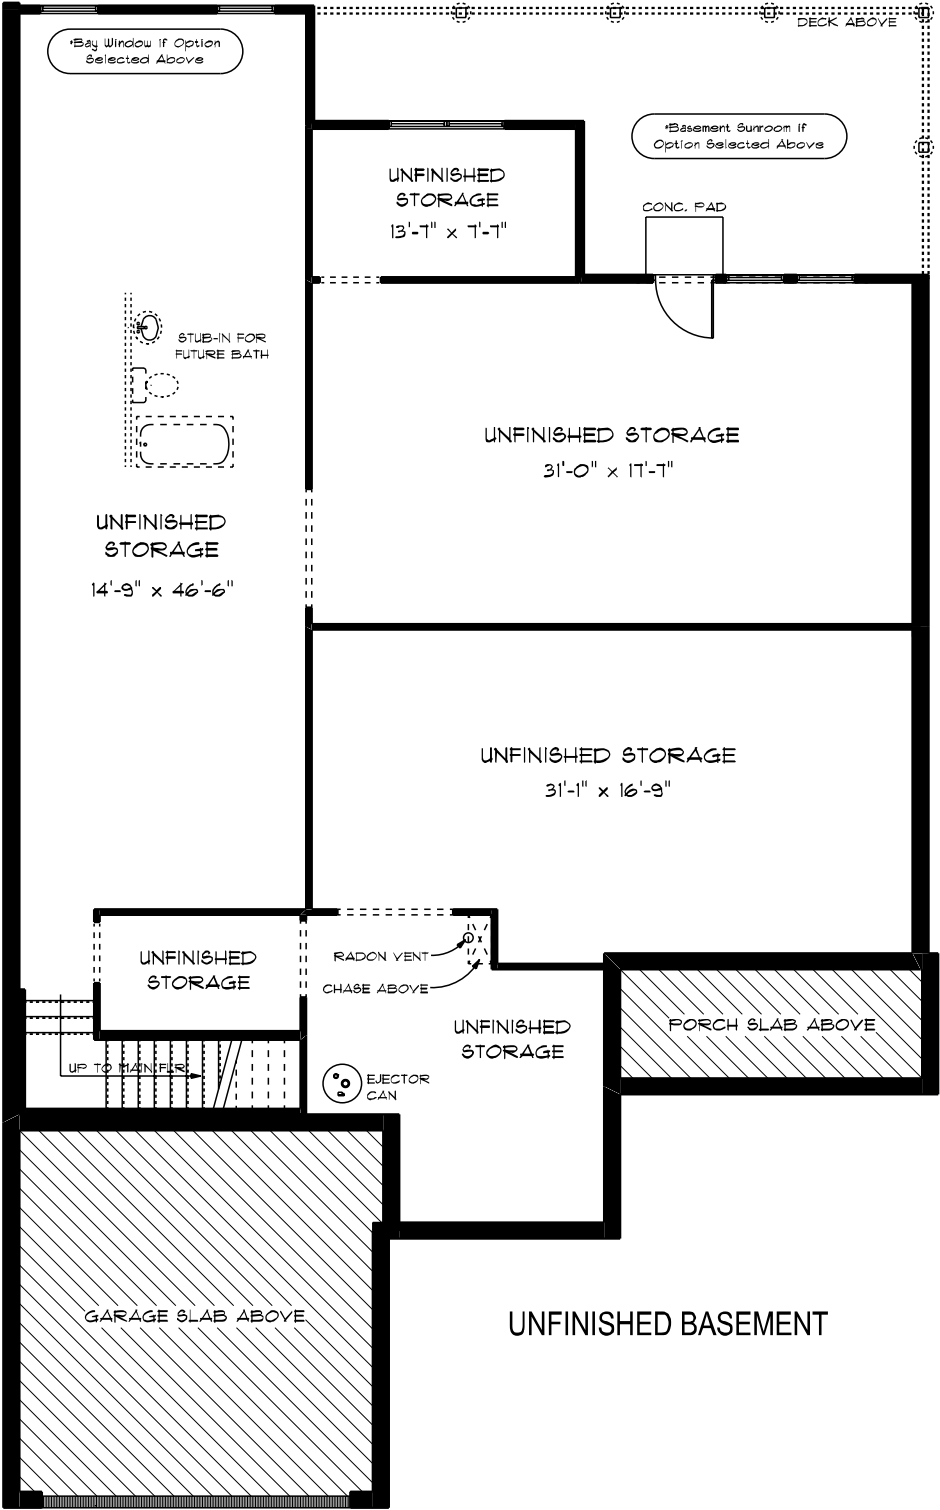

MANSFIELD

STRUCTURAL OPTIONS

MANSFIELD

STRUCTURAL OPTIONS

MANSFIELD
STRUCTURAL OPTIONS

MANSFIELD

STRUCTURAL OPTIONS

SUNROOM

BAY WINDOW

SUNROOM - BASEMENT

BAY WINDOW - BSMT

FINISHED STAIRS TO BONUS OR STORAGE

SITTING AREA ILO GARAGE STORAGE

MANSFIELD

STRUCTURAL OPTIONS

SHOWER / TUB
OWNER'S BATH

BULK STORAGE

DUAL OWNERS'
BEDROOMS

3RD BEDROOM w/
CLOSET ILO
GARAGE STORAGE

3RD BEDROOM w/
CLOSET ILO TECH