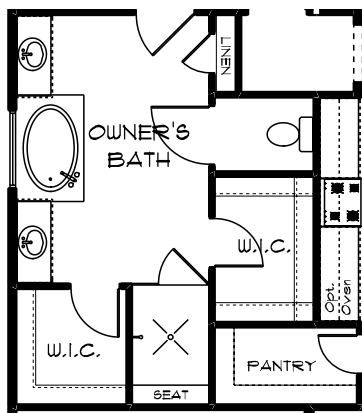

BAY WINDOW

SUNROOM - BASEMENT

BAY WINDOW - BSMT

FINISHED STAIRS TO BONUS OR STORAGE

SITTING AREA ILO GARAGE STORAGE

MANSFIELD

STRUCTURAL OPTIONS

SHOWER / TUB
OWNER'S BATH

BULK STORAGE

DUAL OWNERS'
BEDROOMS

3RD BEDROOM w/
CLOSET ILO
GARAGE STORAGE

3RD BEDROOM w/
CLOSET ILO TECH