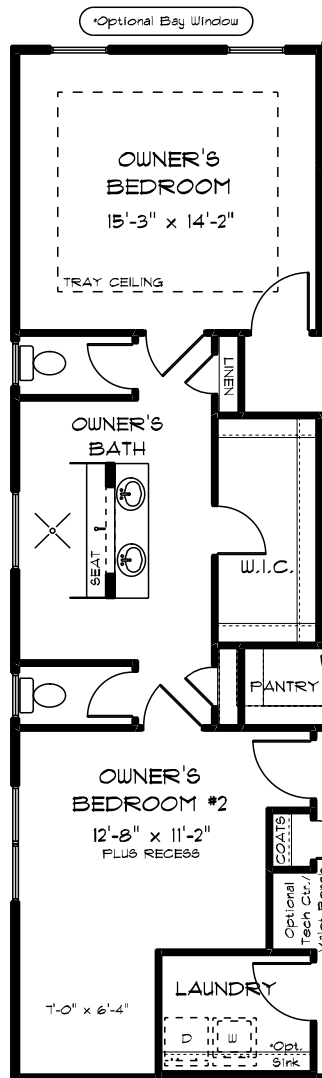

BAY WINDOW

SUNROOM - BASEMENT

BAY WINDOW - BSMT

FINISHED STAIRS TO BONUS OR STORAGE

SITTING AREA ILO GARAGE STORAGE

MANSFIELD

STRUCTURAL OPTIONS

SHOWER / TUB
OWNER'S BATH

BULK STORAGE

DUAL OWNERS'
BEDROOMS

3RD BEDROOM w/
CLOSET ILO
GARAGE STORAGE

3RD BEDROOM w/
CLOSET ILO TECH