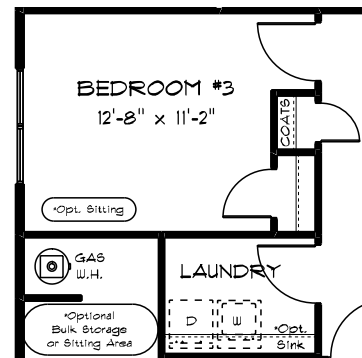

BAY WINDOW

SUNROOM - BASEMENT

BAY WINDOW - BSMT

FINISHED STAIRS TO BONUS OR STORAGE

SITTING AREA ILO GARAGE STORAGE

MANSFIELD

STRUCTURAL OPTIONS

SHOWER / TUB
OWNER'S BATH

BULK STORAGE

DUAL OWNERS'
BEDROOMS

3RD BEDROOM w/
CLOSET ILO
GARAGE STORAGE

3RD BEDROOM w/
CLOSET ILO TECH