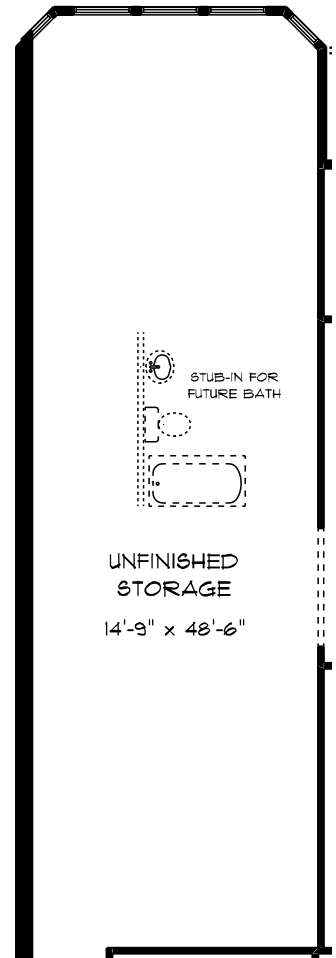

MANSFIELD

STRUCTURAL OPTIONS

MANSFIELD

STRUCTURAL OPTIONS

MANSFIELD
STRUCTURAL OPTIONS

MANSFIELD

STRUCTURAL OPTIONS

SUNROOM

BAY WINDOW

SUNROOM - BASEMENT

BAY WINDOW - BSMT

FINISHED STAIRS TO BONUS OR STORAGE

SITTING AREA ILO GARAGE STORAGE

MANSFIELD

STRUCTURAL OPTIONS

SHOWER / TUB
OWNER'S BATH