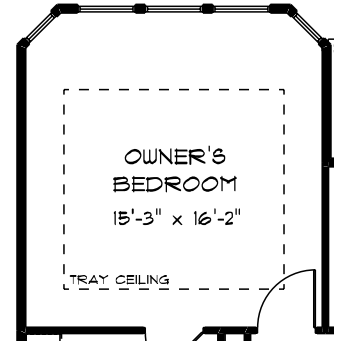

BAY WINDOW

SUNROOM - BASEMENT

BAY WINDOW - BSMT

FINISHED STAIRS TO BONUS OR STORAGE

SITTING AREA ILO GARAGE STORAGE

MANSFIELD

STRUCTURAL OPTIONS

SHOWER / TUB
OWNER'S BATH

BULK STORAGE

DUAL OWNERS'
BEDROOMS

3RD BEDROOM w/
CLOSET ILO
GARAGE STORAGE

3RD BEDROOM w/
CLOSET ILO TECH