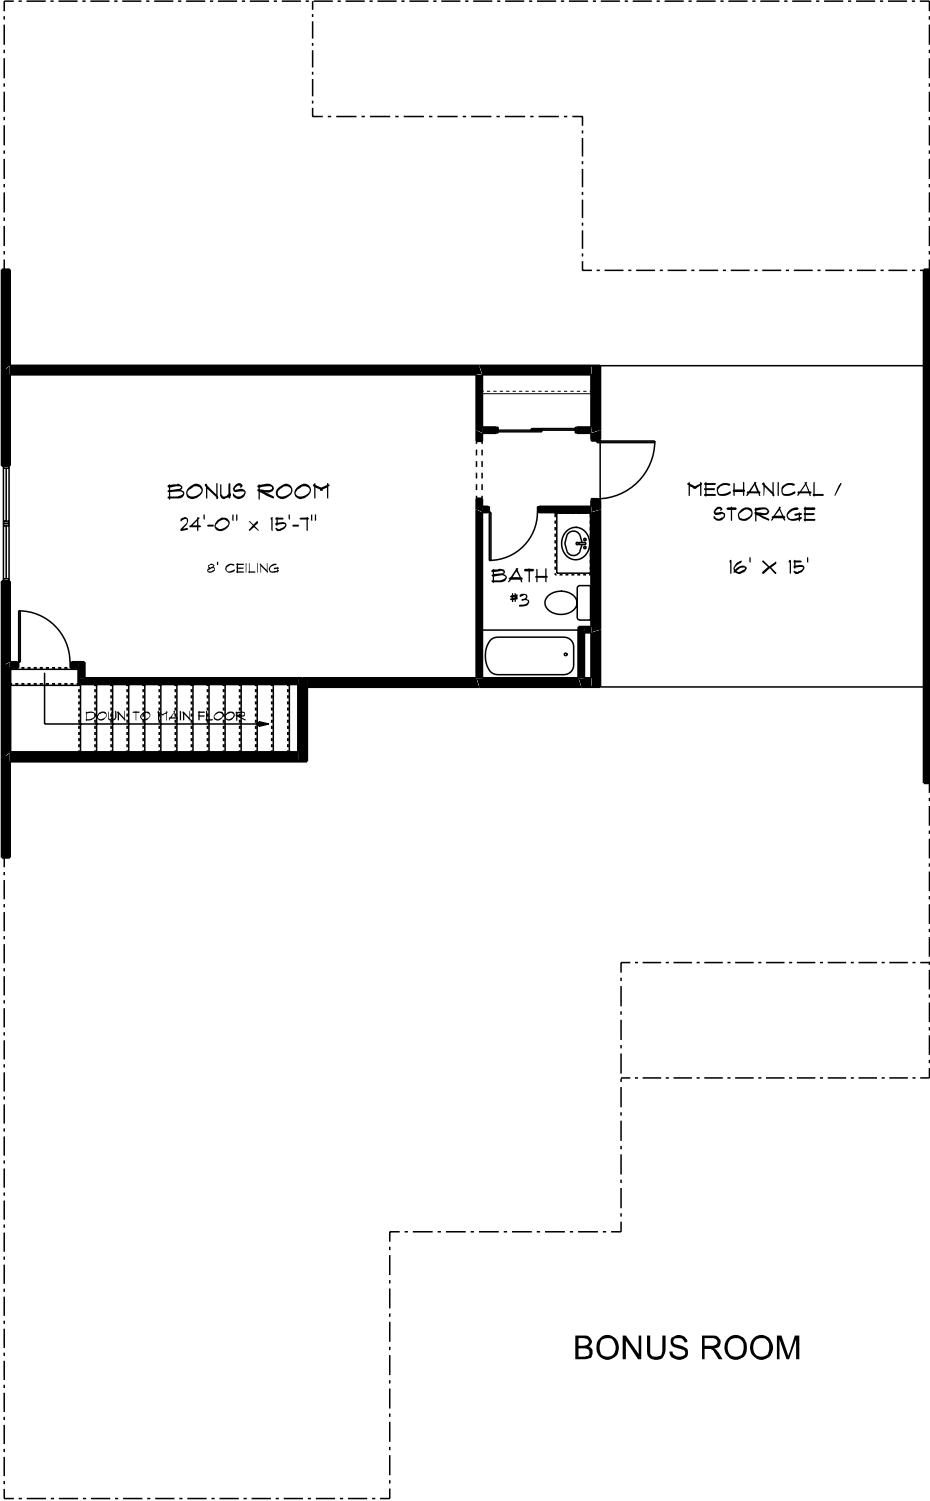

MANSFIELD

STRUCTURAL OPTIONS

MANSFIELD

STRUCTURAL OPTIONS

MANSFIELD
STRUCTURAL OPTIONS

MANSFIELD

STRUCTURAL OPTIONS

SUNROOM

BAY WINDOW

SUNROOM - BASEMENT

BAY WINDOW - BSMT

FINISHED STAIRS TO BONUS OR STORAGE

SITTING AREA ILO GARAGE STORAGE

MANSFIELD

STRUCTURAL OPTIONS

SHOWER / TUB
OWNER'S BATH

BULK STORAGE

DUAL OWNERS'
BEDROOMS

3RD BEDROOM w/
CLOSET ILO
GARAGE STORAGE

3RD BEDROOM w/
CLOSET ILO TECH