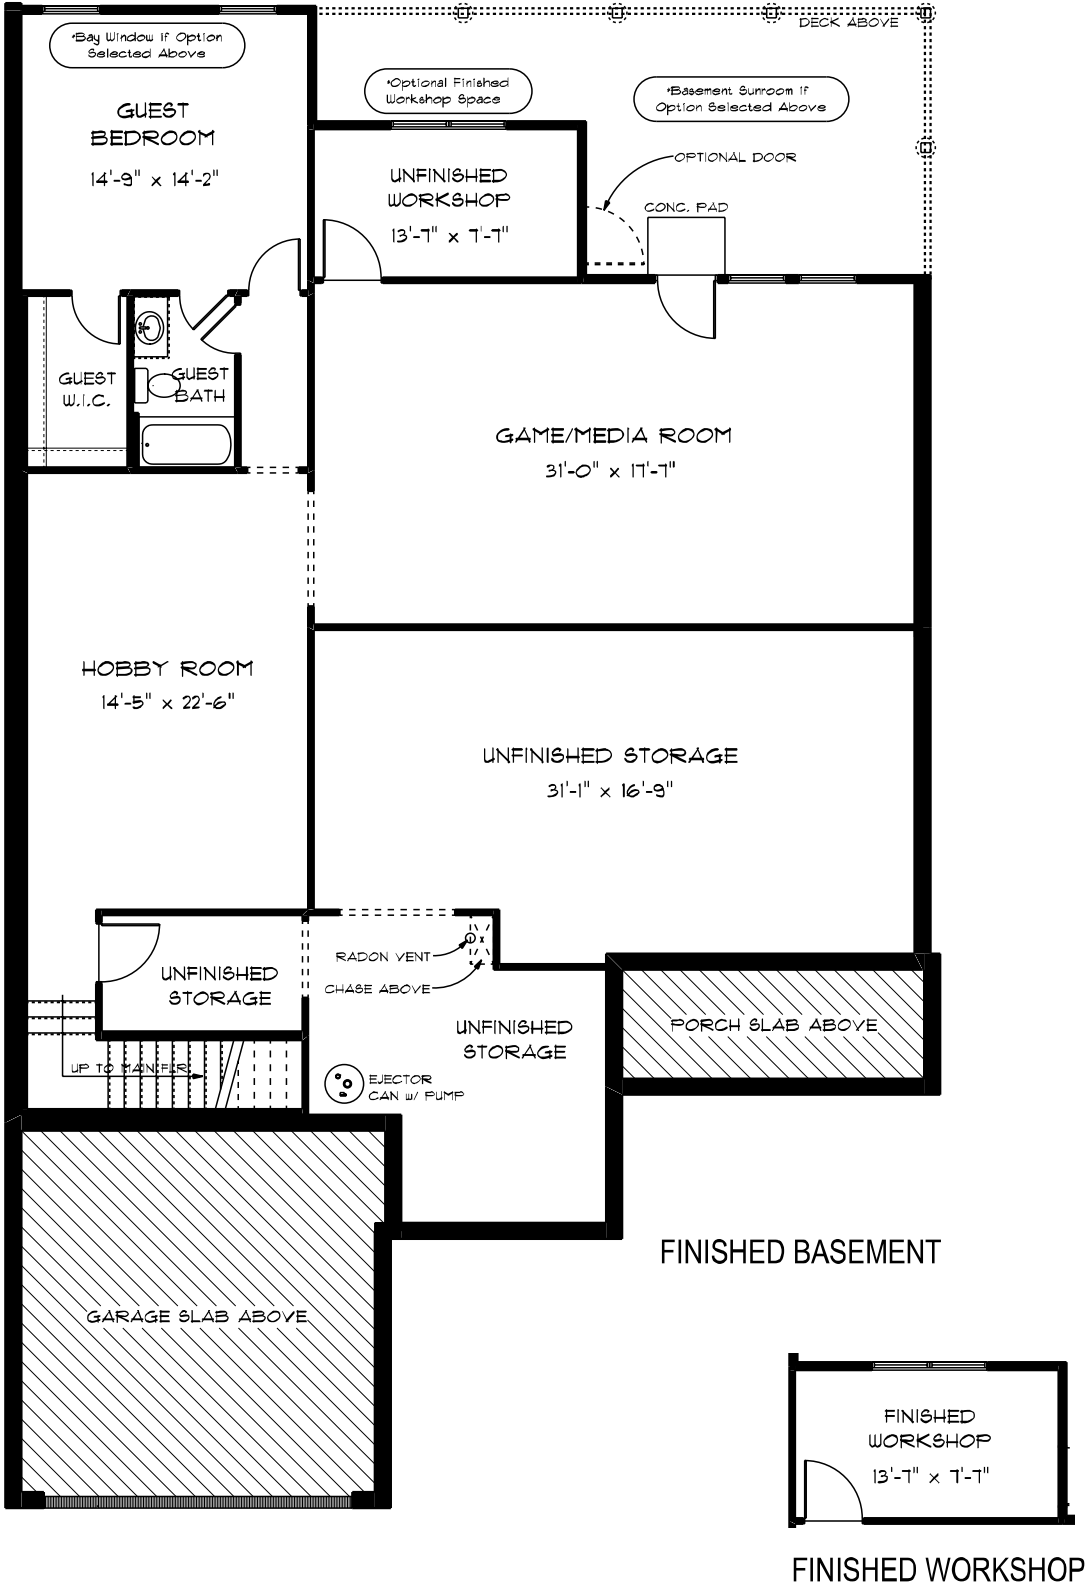

MANSFIELD

STRUCTURAL OPTIONS

MANSFIELD

STRUCTURAL OPTIONS

MANSFIELD
STRUCTURAL OPTIONS

MANSFIELD

STRUCTURAL OPTIONS

SUNROOM

BAY WINDOW

SUNROOM - BASEMENT

BAY WINDOW - BSMT

FINISHED STAIRS TO BONUS OR STORAGE

SITTING AREA ILO GARAGE STORAGE

MANSFIELD

STRUCTURAL OPTIONS

SHOWER / TUB
OWNER'S BATH

BULK STORAGE

DUAL OWNERS'
BEDROOMS

3RD BEDROOM w/
CLOSET ILO
GARAGE STORAGE

3RD BEDROOM w/
CLOSET ILO TECH