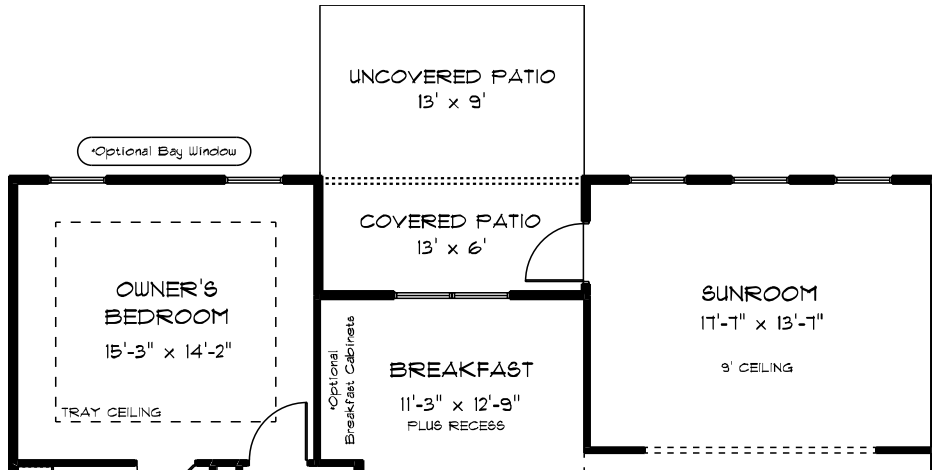

MANSFIELD

STRUCTURAL OPTIONS

MANSFIELD

STRUCTURAL OPTIONS

MANSFIELD
STRUCTURAL OPTIONS

MANSFIELD

STRUCTURAL OPTIONS

SUNROOM

BAY WINDOW

SUNROOM - BASEMENT

BAY WINDOW - BSMT

FINISHED STAIRS TO BONUS OR STORAGE

SITTING AREA ILO GARAGE STORAGE

MANSFIELD

STRUCTURAL OPTIONS

SHOWER / TUB
OWNER'S BATH

BULK STORAGE

DUAL OWNERS'
BEDROOMS

3RD BEDROOM w/
CLOSET ILO
GARAGE STORAGE

3RD BEDROOM w/
CLOSET ILO TECH