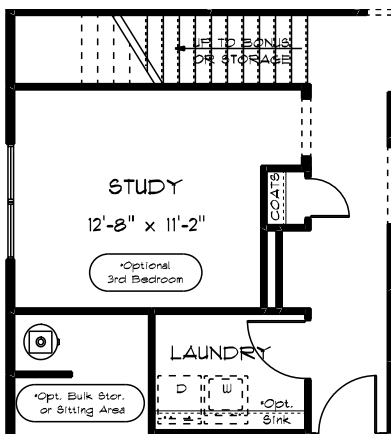

BAY WINDOW

SUNROOM - BASEMENT

BAY WINDOW - BSMT

FINISHED STAIRS TO BONUS OR STORAGE

SITTING AREA ILO GARAGE STORAGE

MANSFIELD

STRUCTURAL OPTIONS

SHOWER / TUB
OWNER'S BATH

BULK STORAGE

DUAL OWNERS'
BEDROOMS

3RD BEDROOM w/
CLOSET ILO
GARAGE STORAGE

3RD BEDROOM w/
CLOSET ILO TECH