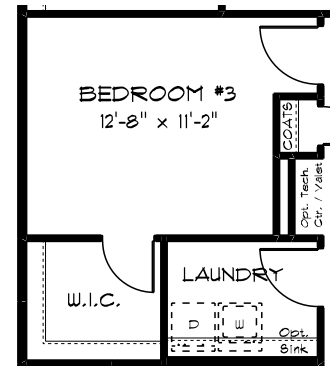

BAY WINDOW

SUNROOM - BASEMENT

BAY WINDOW - BSMT

FINISHED STAIRS TO BONUS OR STORAGE

SITTING AREA ILO GARAGE STORAGE

MANSFIELD

STRUCTURAL OPTIONS

SHOWER / TUB
OWNER'S BATH

BULK STORAGE

DUAL OWNERS'
BEDROOMS

3RD BEDROOM w/
CLOSET ILO
GARAGE STORAGE

3RD BEDROOM w/
CLOSET ILO TECH