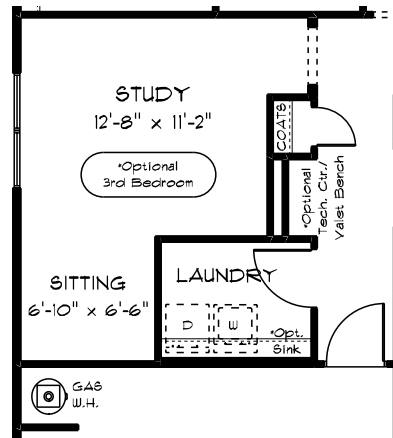

BAY WINDOW

SUNROOM - BASEMENT

BAY WINDOW - BSMT

FINISHED STAIRS TO BONUS OR STORAGE

SITTING AREA ILO GARAGE STORAGE

MANSFIELD

STRUCTURAL OPTIONS

SHOWER / TUB
OWNER'S BATH

BULK STORAGE

DUAL OWNERS'
BEDROOMS

3RD BEDROOM w/
CLOSET ILO
GARAGE STORAGE

3RD BEDROOM w/
CLOSET ILO TECH