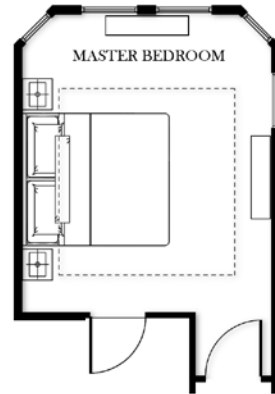

AMBROSE
STRUCTURAL OPTIONS

**DELUXE
MASTER BATHROOM**

BAY WINDOW

FIREPLACE

SUN ROOM