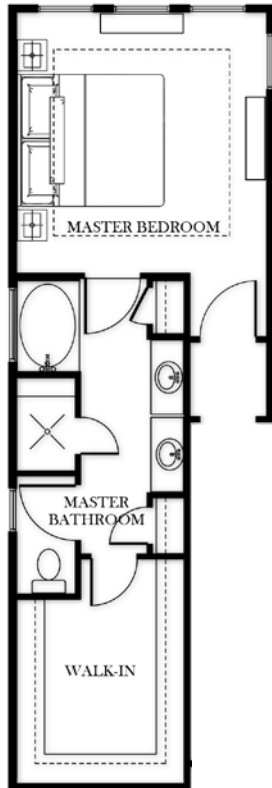

AMBROSE
STRUCTURAL OPTIONS

**DELUXE
MASTER BATHROOM**

BAY WINDOW

FIREPLACE

SUN ROOM