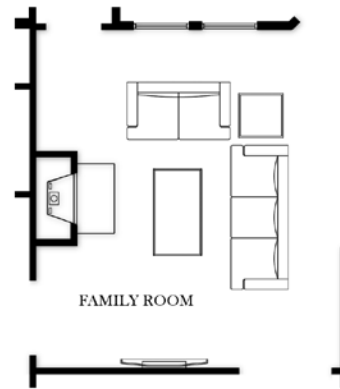

AMBROSE
STRUCTURAL OPTIONS

**DELUXE
MASTER BATHROOM**

BAY WINDOW

FIREPLACE

SUN ROOM