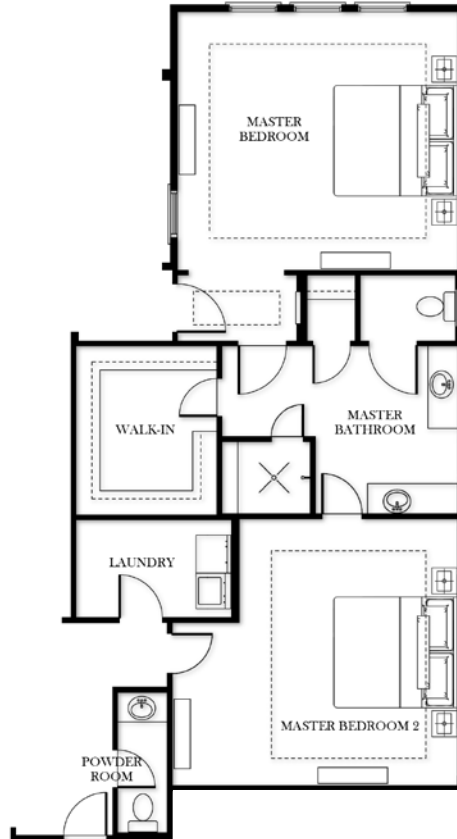

TRENTON
STRUCTURAL OPTIONS

DOUBLE MASTER BEDROOM

**DELUXE
MASTER BATHROOM**

TRENTON STRUCTURAL OPTIONS

TRENTON STRUCTURAL OPTIONS

BAY WINDOW

FIREPLACE

STUDY
ILO BEDROOM 3

SUN ROOM