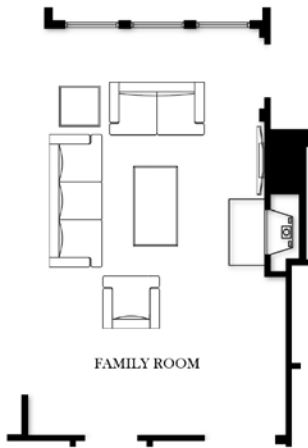

**EMERSON**  
STRUCTURAL OPTIONS

**STAIRS**

**BONUS ROOM**

Available on Elevation B

## EMERSON STRUCTURAL OPTIONS

FAMILY ROOM

FIREPLACE

MASTER BEDROOM

MASTER BATHROOM

WALK-IN

DELUXE  
MASTER BATHROOM

STORAGE

LAUNDRY

GARAGE

STORAGE

MASTER BEDROOM

BAY WINDOW

SUN ROOM