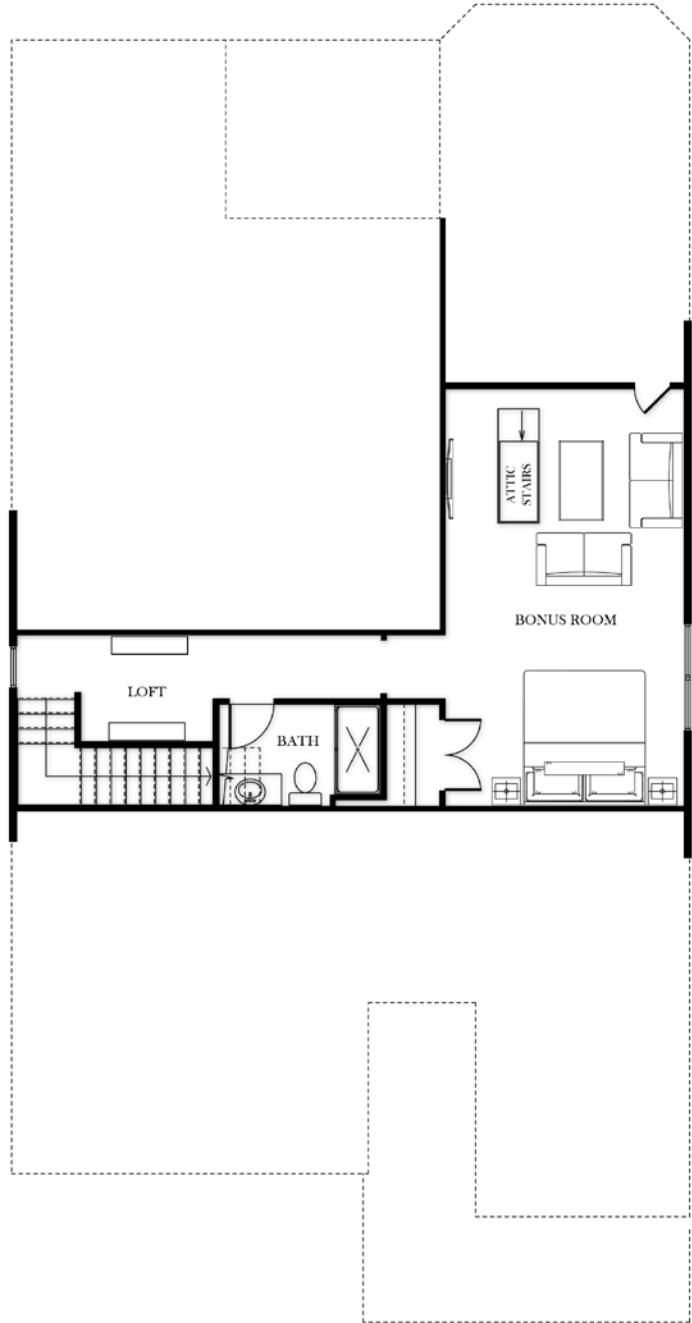

**EMERSON**  
STRUCTURAL OPTIONS

**STAIRS**

**BONUS ROOM**

Available on Elevation B

## EMERSON STRUCTURAL OPTIONS

FAMILY ROOM

FIREPLACE

MASTER BEDROOM

MASTER BATHROOM

WALK-IN

DELUXE  
MASTER BATHROOM

STORAGE

LAUNDRY

GARAGE

STORAGE

MASTER BEDROOM

BAY WINDOW

SUN ROOM